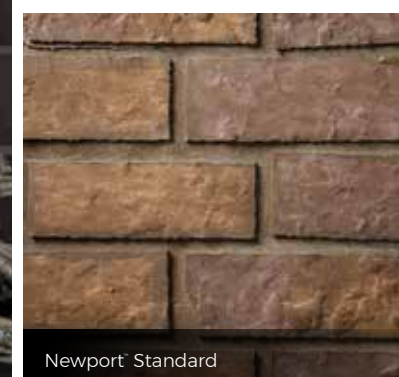

## Ultra-HD Premium Log Sets

Featuring two realistic log sets to choose from for more design customization: Oak and Driftwood

## MEDIA OPTIONS

Oak Log Set

MIRRO-FLAME Porcelain Reflective Radiant Panels

Black Illusion glass

Westminster Standard and Herringbone

Driftwood Log Set

Newport Standard

Included Remote (Proflame 2)