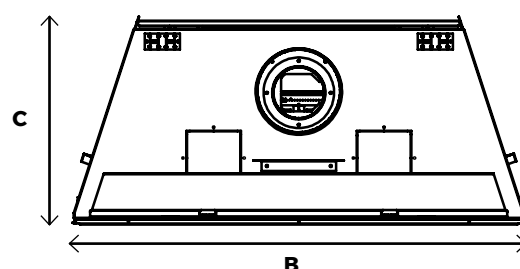

### GLASS VIEWING AREA

Height	37 5/8"
Width	28" 1/16"

OVERALL UNIT		
A	B	C
45 7/16"	42 1/2"	18 7/8"

\*Finishing flange depth (The finishing flange defines the perimeter of the fireplace opening). Framing or finishing materials must NEVER encroach inside the finishing flange.